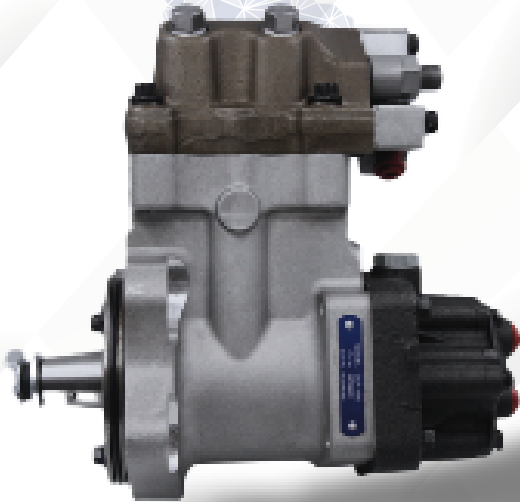

Delphi

HEAVY DUTY PARTS CATALOGUE