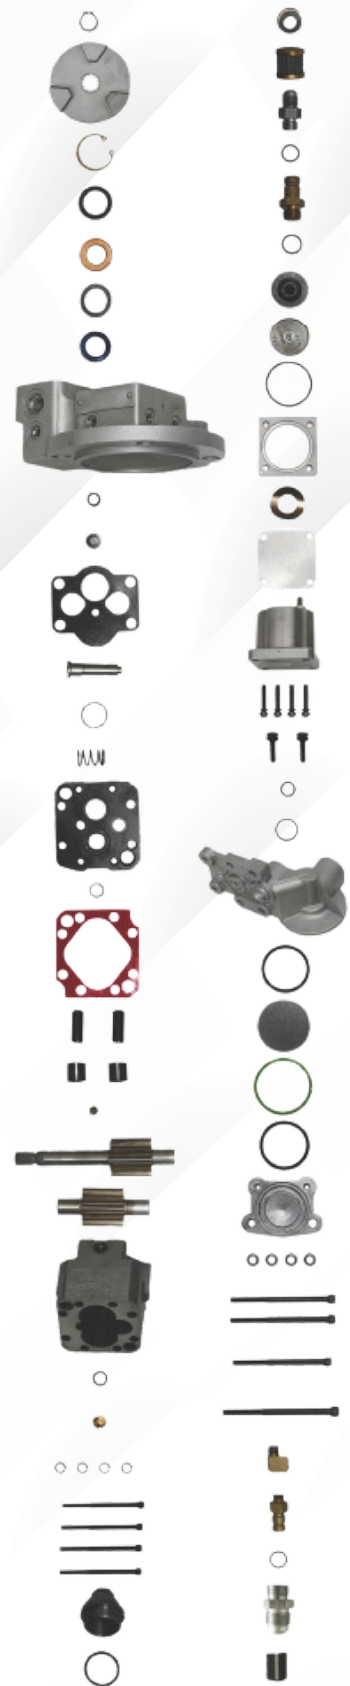

## HEAVY DUTY PARTS CATALOGUE

## CUMMINS 3090942 PUMP

Our components for Cummins 3090942 pumps are engineered to provide exceptional fuel delivery and reliability. ELKOSO offers high-quality, tailored solutions that ensure your heavy equipment operates efficiently under the toughest conditions, maximizing performance and minimizing downtime.

**C7 INJECTOR REPAIR KIT  
BIG**

**C7 INJECTOR REPAIR KIT**

**C7 INJECTOR REPAIR KIT  
(OUT)**

**C7 INJECTOR REPAIR KIT  
(IN)**

## NOZZLES FOR CUMMINS M11 INJECTORS

Name	Description
• Nozzle 4307525	• 4307516
• Nozzle 438438384	• 4384360
• Nozzle 4903322	• 4903319
• Nozzle 4903475	• 4903472
• Nozzle 4902924	• 4902921
• Nozzle 4061854	• 4061581
• Nozzle 4026225	• 4066222
• Nozzle 4307779	• 4307776
• Nozzle 3095729	• 3411754
• Nozzle 3609925	• 3411756
• Nozzle 3076071	• 3652542
• Nozzle 3084592	• 3411752
• Nozzle 3095043	• 3411753
• Nozzle 3095734	• 3411755
• Nozzle 3411388	• 3411767