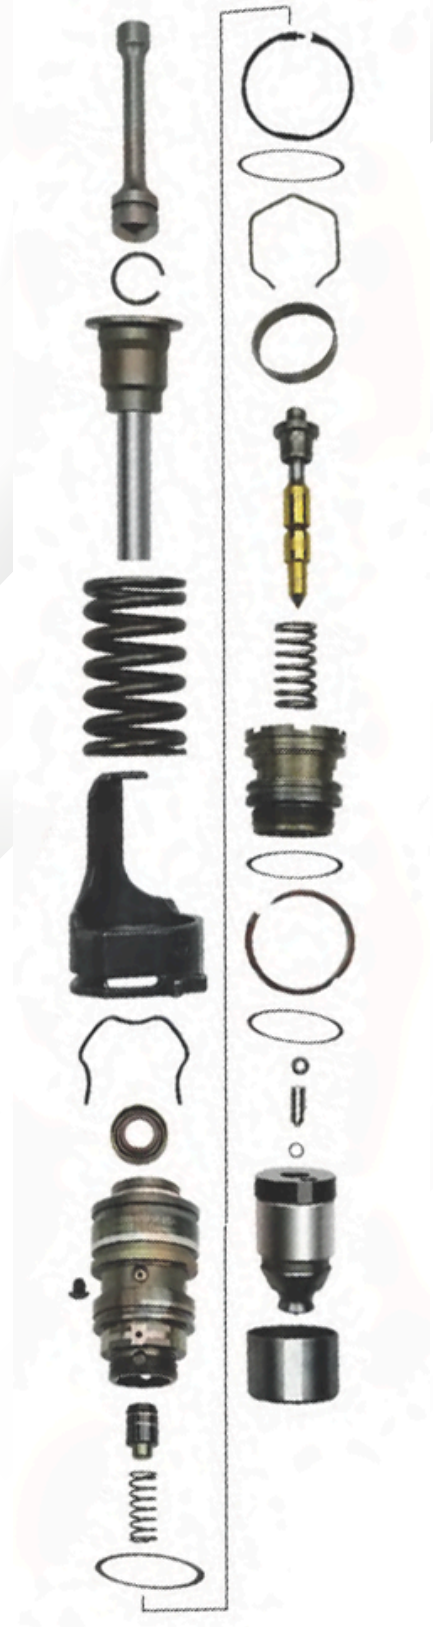

CUMMINS X15

Our components for Cummins X15 engines are designed for maximum efficiency and longevity. Elkoso provides cutting-edge, high-quality solutions to ensure your heavy-duty vehicles perform optimally while minimizing fuel consumption and emissions.