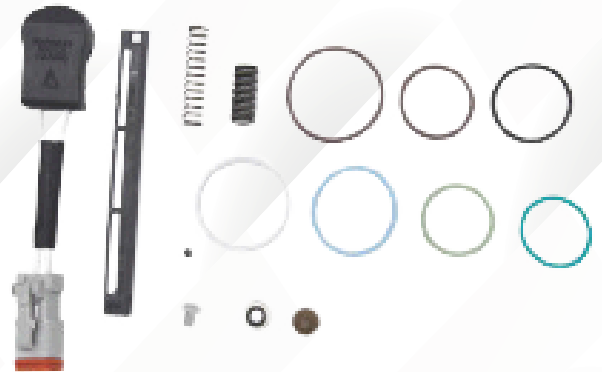

CUMMINS M11 REPAIR KIT