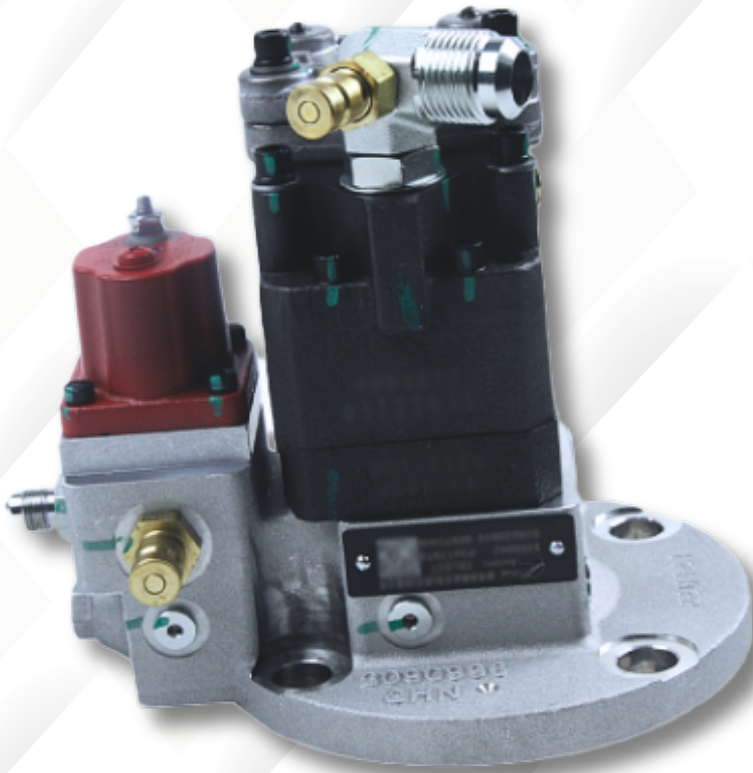

## CUMMINS 3090942 PUMP

Our components for Cummins 3090942 pumps are engineered to provide exceptional fuel delivery and reliability. ELKOSO offers high-quality, tailored solutions that ensure your heavy equipment operates efficiently under the toughest conditions, maximizing performance and minimizing downtime.